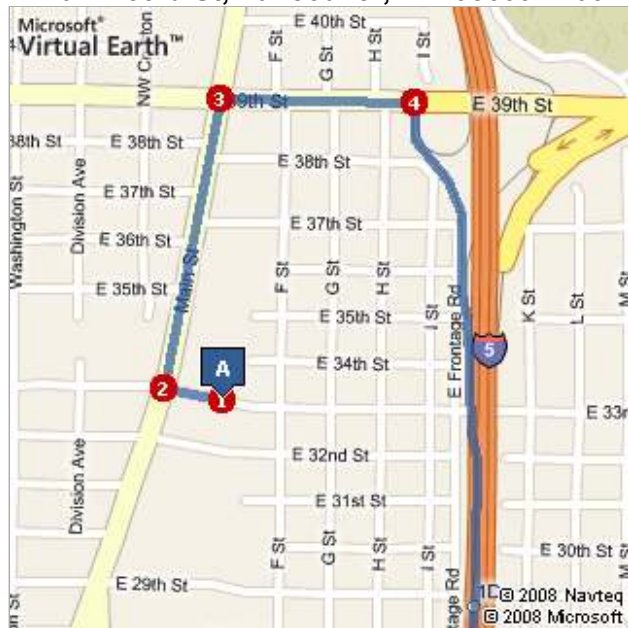

## Live Search Maps

A: **401 E 33rd St, Vancouver, WA 98663-2203**  
 B: **1111 SW Broadway, Portland, OR 97205-2913**  
 Trip: **10.6 mi, 16 min**

There is a Smart Park on the corner of SW 10th & Morrison. This is about 4 blocks from the theatre.

**FREE!** Use **Live Search 411** to find movies, businesses & more: **800-CALL-411**.

	<b>401 E 33rd St, Vancouver, WA 98663-2203</b>	<b>A-B: 10.6 mi</b> 16 min
	1. Depart <b>E 33rd St</b>	0.1 mi
	2. Turn <b>right</b> onto <b>Main St</b>	0.3 mi
	3. Turn <b>right</b> onto <b>E 39th St</b> <i>Unocal 76 on the corner</i>	0.2 mi
	4. Take ramp <b>right</b> for <b>I-5 South</b> toward <b>Portland</b> <i>Entering Oregon</i>	7.3 mi
	5. At exit <b>302B</b> , take ramp <b>right</b> for <b>I-405 / Stadium Fwy South</b> toward <b>St. Helens / Beaverton</b>	1.8 mi
	6. At exit <b>2A</b> , take ramp <b>right</b> for <b>Couch St.</b> toward <b>Burnside St.</b>	0.2 mi
	7. Keep <b>straight</b> onto <b>NW 15th Ave</b>	
	8. Road name changes to <b>SW 15th Ave</b>	0.1 mi
	9. Turn <b>left</b> onto <b>SW Alder St</b>	0.4 mi
	10. Turn <b>right</b> onto <b>SW Broadway</b>	0.2 mi
	11. Arrive at <b>1111 SW Broadway</b> <i>The last intersection is SW Salmon St</i> <i>If you reach SW Main St, you've gone too far</i>	

These directions are subject to the Microsoft® Live Search Terms of Use and for informational purposes only. No guarantee is made regarding their completeness or accuracy. Construction projects, traffic, or other events may cause actual conditions to differ from these results. Map and traffic data © 2008 NAVTEQ™, AND™.

Trip: 10.6 mi, 16 min

This map is based on the map view in the browser window when you clicked Print.

**A: 401 E 33rd St, Vancouver, WA 98663-2203**

**B: 1111 SW Broadway, Portland, OR 97205-29...**